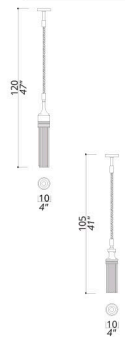

VITA

142

90
35"

81

43
17"

170

40

105

40

3500

3512-BN	CHANDELIER	METAL STRUCTURE AND LEATHER FRINGES. STRIP LED LIGHTS ON SIDES AND BOTTOM SPOT LIGHT; BOTTOM DECORATIVE FRINGE REMOVABLE. 50 CENTIMETRES OF CHAIN INCLUDED. STRUCTURE IN F_12 (BURNISHED & BRUSHED BRASS FINISH); DETAILS IN F_33 (SATIN NICKEL FINISH)	LED STRIP LIGHTS + 1 LIGHT INCLUDED TYPE SPOT LED 1 WATT / 350,000 mA
3512-BG	CHANDELIER	STRUCTURE IN F_11 (BURNISHED & LIGHTLY BRUSHED BRASS FINISH); DETAILS IN F_17 (LIGHT SATIN GOLD FINISH)	LED STRIP LIGHTS + 1 LIGHT INCLUDED TYPE SPOT LED 1 WATT / 350,000 mA

VITA

206

236

34

13"

43

17"

46