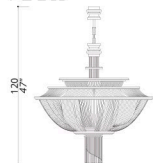

VITA

142

90
35"

81

43
17"

170

40

105

40

3500

3512-BN	CHANDELIER	METAL STRUCTURE AND LEATHER FRINGES. STRIP LED LIGHTS ON SIDES AND BOTTOM SPOT LIGHT; BOTTOM DECORATIVE FRINGE REMOVABLE. 50 CENTIMETRES OF CHAIN INCLUDED. STRUCTURE IN F_12 (BURNISHED & BRUSHED BRASS FINISH); DETAILS IN F_33 (SATIN NICKEL FINISH)	LED STRIP LIGHTS + 1 LIGHT INCLUDED TYPE SPOT LED 1 WATT / 350,000 mA
3512-BG	CHANDELIER	STRUCTURE IN F_11 (BURNISHED & LIGHTLY BRUSHED BRASS FINISH); DETAILS IN F_17 (LIGHT SATIN GOLD FINISH)	LED STRIP LIGHTS + 1 LIGHT INCLUDED TYPE SPOT LED 1 WATT / 350,000 mA